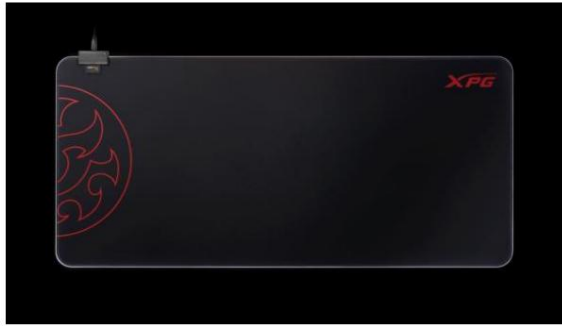

XPG BATTLEGROUND XL PRIME
Gaming Mouse Pad

LIGHT UP
YOUR GAME

XPG BATTLEGROUND XL PRIME GAMING MOUSE PAD

Made with smooth, scratch-resistant, and splash-proof CORDURA® fabric, and sporting an extra-spacious footprint, the XPG Battleground XL PRIME mouse pad is your foundation for great gaming.

CORDURA® Fabric

With splash-proof, scratch-resistant CORDURA® fabric, the Battleground XL PRIME's surface gives you the stability and accuracy you'll need to come out on top.

Extra-Large Gaming Surface

The extra-large gaming surface gives you the freedom to make wide movements, giving you the ultimate versatility. The soft surface provides for a comfortable resting platform for your wrists and arms.

Two-Zone RGB Lighting

The two-zone RGB lighting offers a range of colors to choose from to set the ideal gaming mood for every gaming session.

Features

- Extra-large gaming surface
- Tejido CORDURA® a prueba de salpicaduras y resistente a los arañazos
- Two-zone RGB lighting
- Anti-slip rubber base
- Detachable braided cable

Specifications

- Material: CORDURA® fabric
- Width x Length: 900 x 420 mm
- Depth: 4mm
- Color: Black
- Lighting Effect: Dual color LED
- Connector Type: Micro-B USB
- Cable Length: 1.8M
- Voltaje: 5V
- Garantía: 2 años